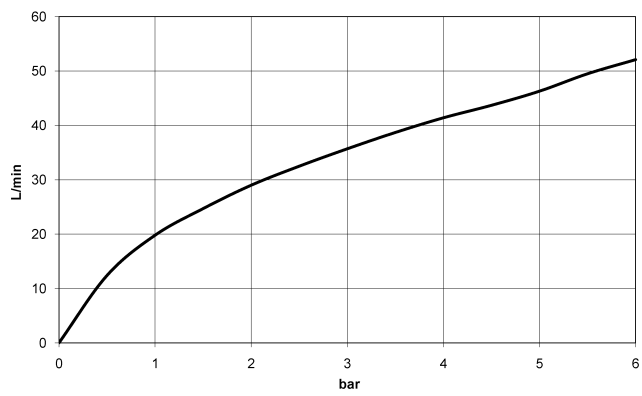

## Concealed three-way diverter -

---

35 203 970 90

- red brass, lead-free
- 1x female thread 1/2" connections
- 3x female thread 1/2" outlet
- cut-to-length spindle and sleeve
- dust cover
- anti-water packing
- soundproofing

### Flow rate chart

---