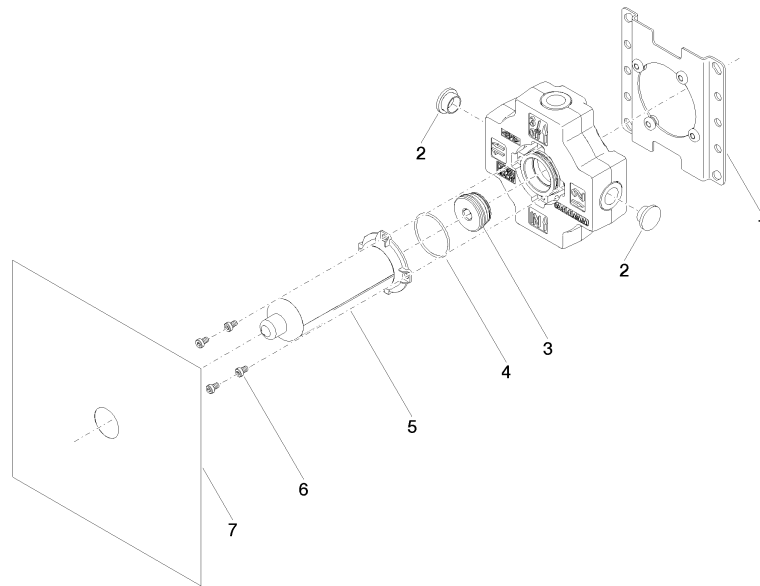

Concealed three-way diverter -

35 203 970 90

Spare parts list

No.	Item Number	Name	Quantity used	Delivery time
1	04 17 20 252 00 90	base	1	60
2	09 31 20 092 90	plug	4	2
3	90 31 20 131 00 90	plug	1	2
4	09 14 10 210 90	seal	1	2
5	04 21 02 180 10 90	cap	1	2
6	09 30 30 112 90	screw	4	2
7	04 14 03 116 00 90	gasket kit	1	2